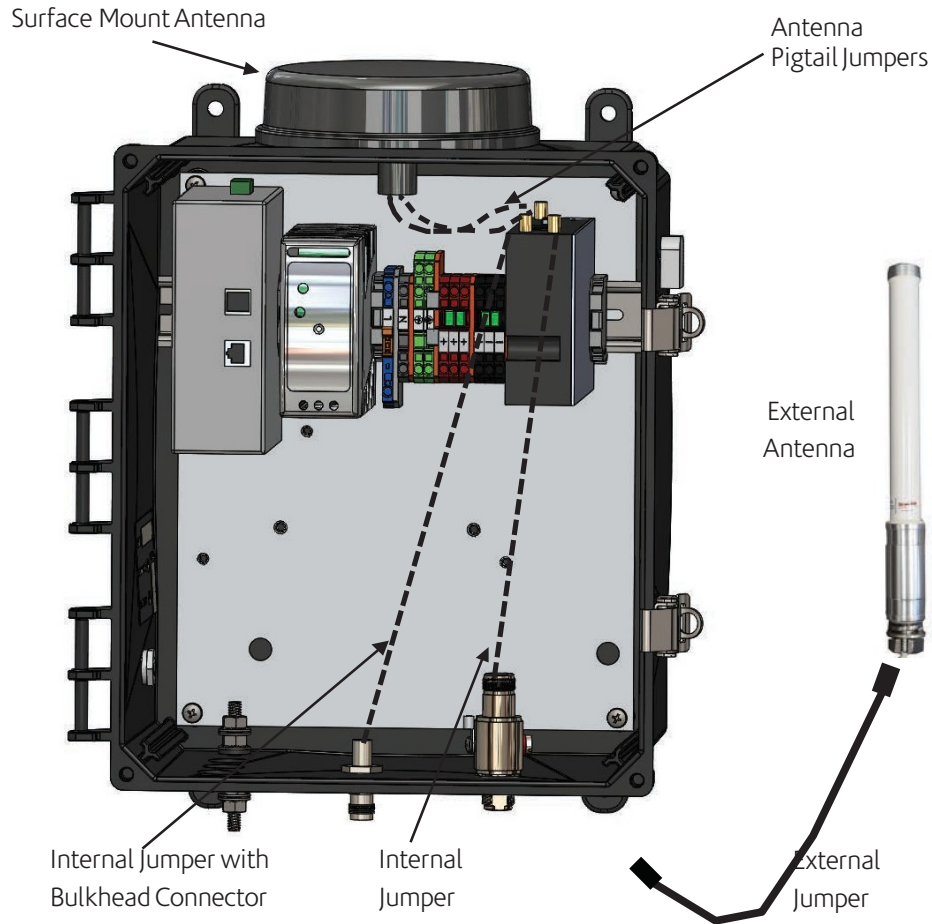

Power Extender
TESSCO No. 586690

Micro Solar System
TESSCO No. 294169

Lightning Arrestors

Lightning Arrestor
N-Style Female to N-Style
Bulkhead Female
TESSCO No. 354405

Lightning Arrestor
SMA Female to SMA Bulk-
head Female
TESSCO No. 384159

Lightning Arrestor
TNC Male-TNC Bulkhead
Female
TESSCO No. 396557

Component Interconnection Illustration

Additional Compatible Antennas

SKU	Description
Omni	Pole or Wall Mount
382701	800-2500MHz 3dBiOmni
570938	698-2700 MHz 6/7Omni
352355	902-928 MHz 8 dBiOmni
566090	698-2700 MHz 2/4 dBiOmni
309965	698-896/1700-2700 MHz 3/3
392017	824-960 MHz 6 dBiOmni
Directional	Pole or Wall mount
309584	698-960/1700-2700 MHzYagi
388444	698-960/1710-2700 Directi
343653	824-960 MHz 15 dBiYagi
342474	824-960 MHz 11 dBiYagi
394832	824-2500MHz 8/9 dBiYagi
Mobile	Vehicle or Enclosure mount
512336	3G/4G/Wi-Fi/GPS Omni w/SMA
515219	Tri-Band LTE/Cellular Antenna
516339	LTE / GPS Antenna with 3 SMA Plug
543661	GPS/Cell/PCS/Wi-Fi Antenna with 1 GPS lead and 3 leads with SMA
545404	698-2700 MHz 2.57/3.08 dBi Omni with N Plug – Unique Gain Profile
551139	698-2700 MHz 1/3.5 dBi Omni with N Plug
272303	698-960/1710-2700 MHz 2/4 dBi Omni Surface Mount N Plug
217066	698-960/1710-2700 MHz 2/4 dBi Omni Surface Mount SMA Plug