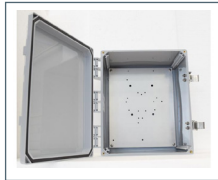

Industrial Polycarbonate Enclosures

12x10x4 Solid Door,
Latching Locks
For 2802/3802
TESSCO No.519440

12x10x6 Solid Door,
Latching Locks
For 2802/3802
TESSCO No.540558

12x10x6 Solid Door
For 2802/3802
TESSCO No. 520327