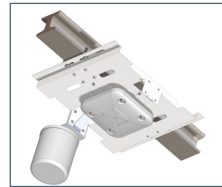

Wi-Fi Right Angle Wall Bracket
For 2802i/3802i
W/ Lid- TESSCO No. 521473
W/O Lid- TESSCO No. 538527

Wi-Fi Right Angle Wall Mount with Large AP Cover
For 2802i/3802i
White- TESSCO No. 583889
Clear- TESSCO No. 593890

Single Axis Co-Locating Mount
For 2802e/3802e
TESSCO No. 212382

Dual Axis Co-Locating Mount
For 2802e/3802e
TESSCO No. 243706

I-Beam Low Profile Mount
TESSCO No. 520385

I-Beam Industrial Mount
TESSCO No. 520384