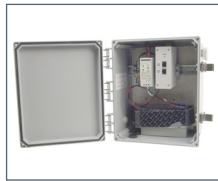

14x12x6 Solid Door,
Latching Locks, Heated
TESSCO No.508835

Outdoor Power Solutions

Intermittent Power
Extender System
TESSCO No. 553902

AC/DC Power System
TESSCO No. 556726

Handrail Enclosure

Handrail Enclosure
For 2802e/3802e
TESSCO No.595410